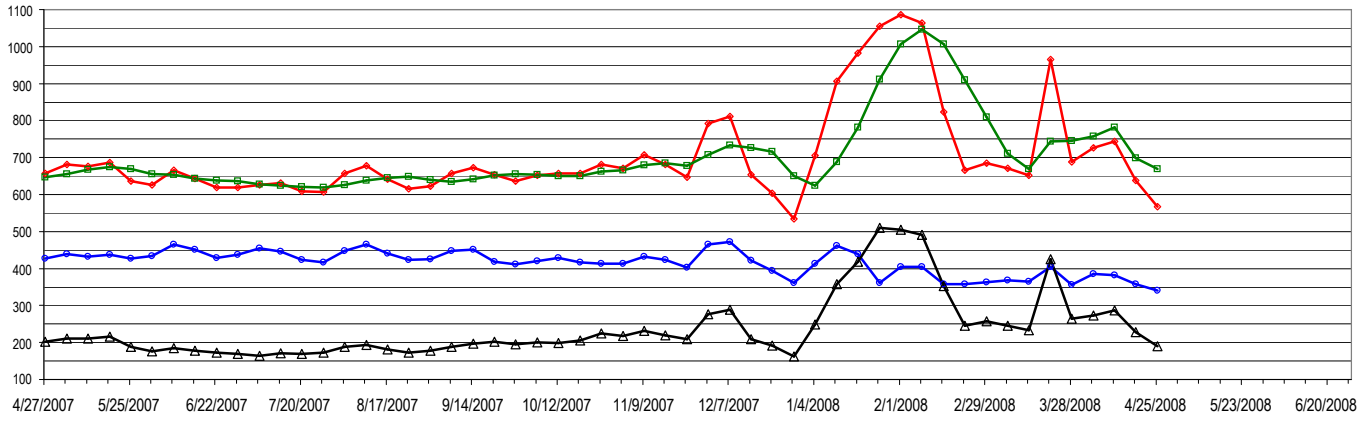

Mortgage Applications Data

from Mortgage Bankers Association surveys

—◆— Mtg Mkt Index
 —■— Mtg Mkt Index, 4wk avg
 —○— Mtg Purchase Index
 —▲— Mtg Refi Index/10

Mortgage Rates, %

from Mortgage Bankers Association surveys

—◆— 30 Yr Mtg
 —■— 1 Yr ARM